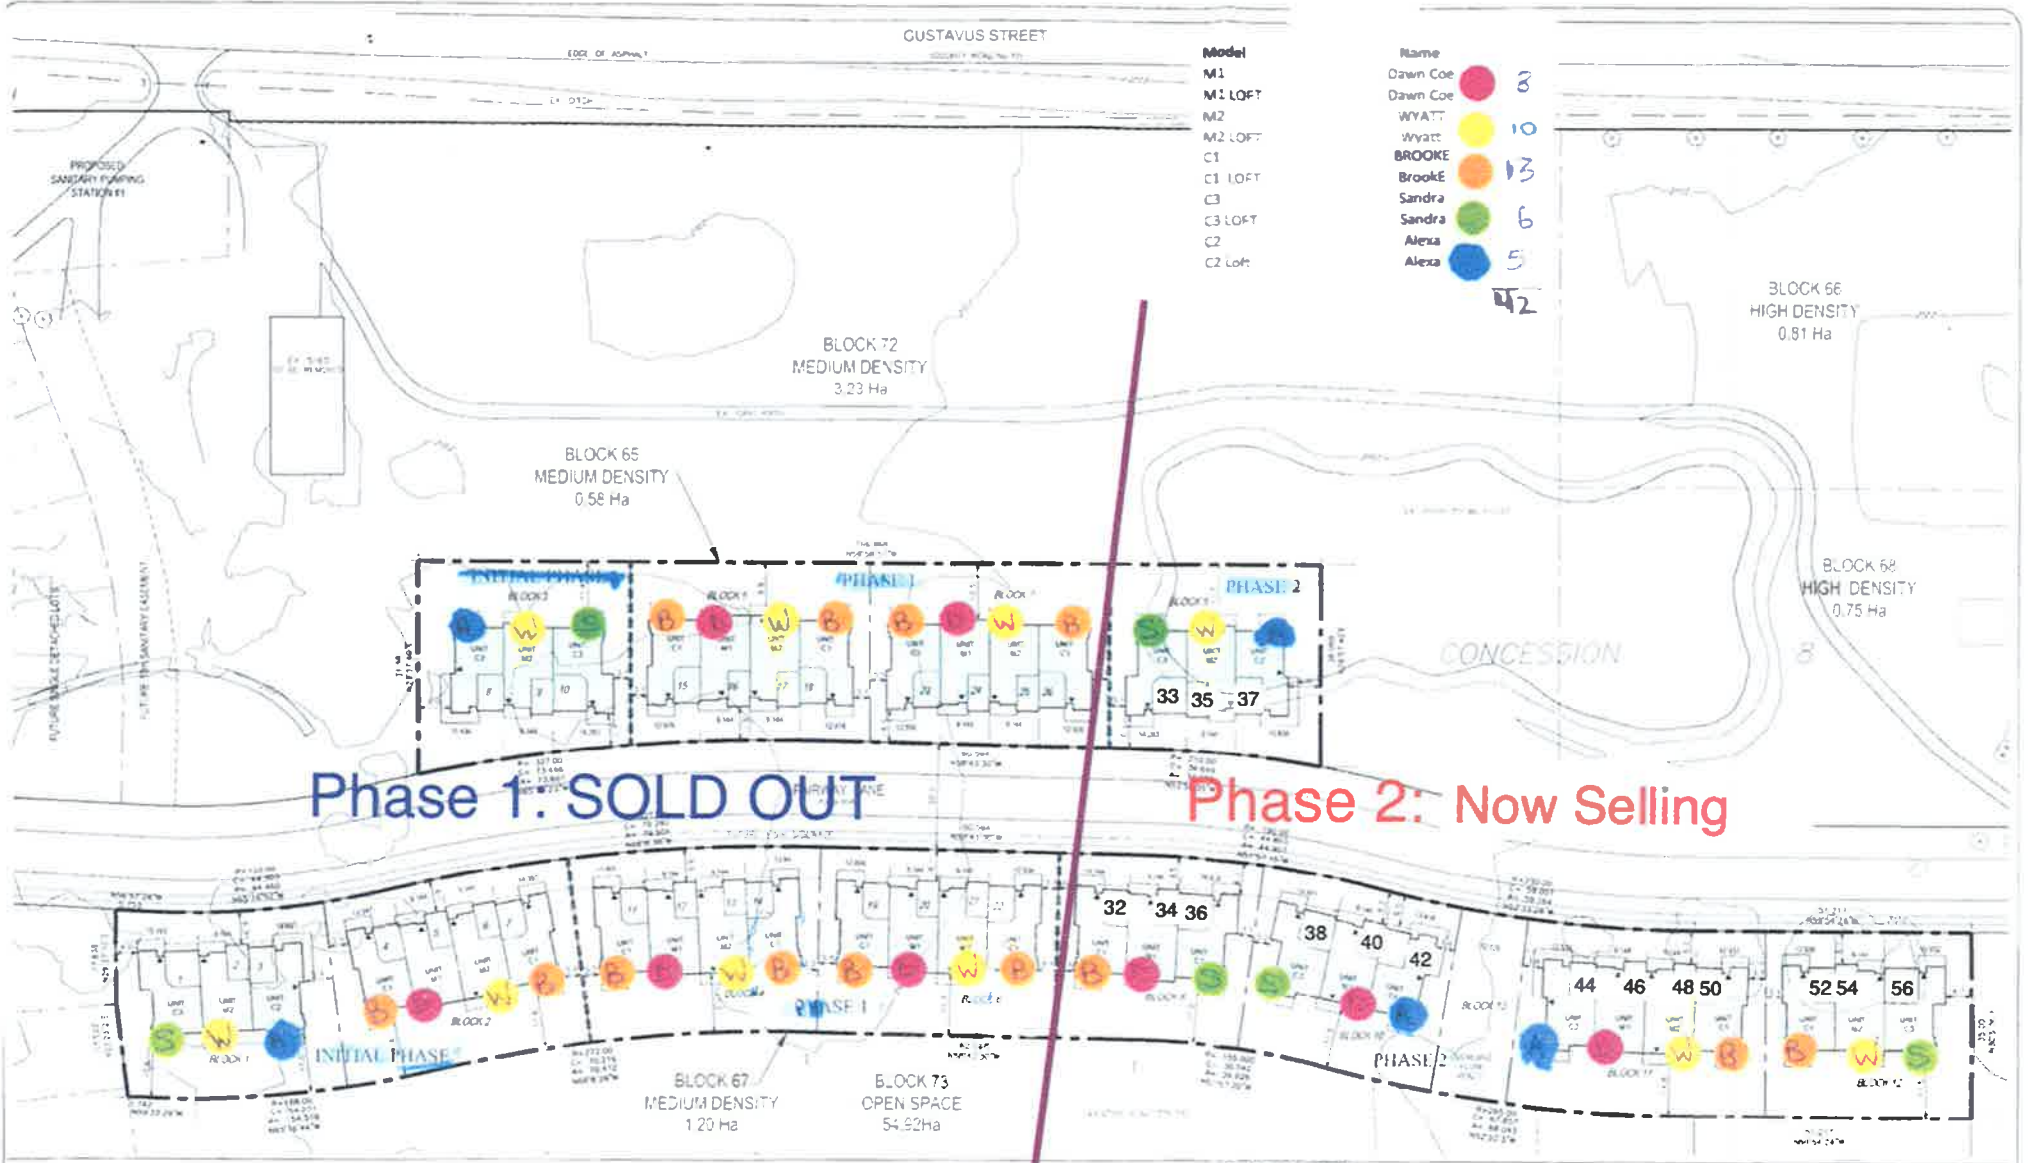

WESTLINKS HOUSING MIX

Model	Name	Count
M1	Dawn Coe	3
M1 LOFT	Wyatt	10
M2	Brooke	13
C1	Sandra	6
C1 LOFT	Alexa	5
C3		
C3 LOFT		
C2		
C2 LOFT		
		42

Phase 1: SOLD OUT

Phase 2: Now Selling